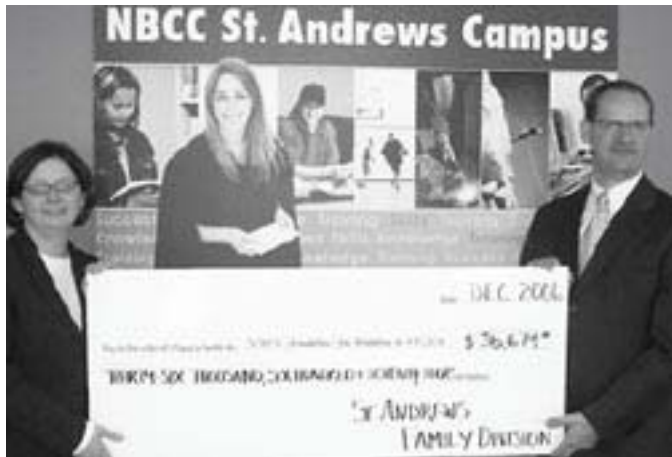

Pledge of \$36,674 from the NBCC Family (St. Andrews Campus)

Left to right: Stephanie Walsh, Regional Campaign Chair, NBCC St. Andrews Campus and William Murray, Family Campaign Chair, NBCC St. Andrews