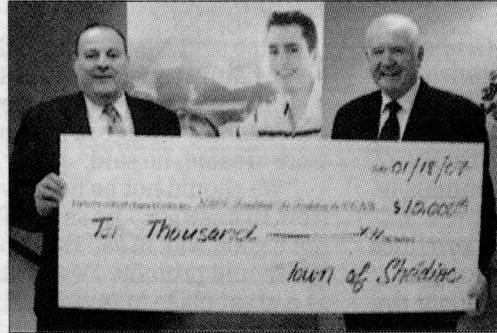

**THANK YOU**  
to our donors for  
supporting achievement  
in our students  
by giving to the  
NBCC Bursary Fund.

*Left to right:*  
Clarence Sweetland, Mayor of Riverview;  
Léopold Belliveau, Regional Campaign  
Chair, NBCC Moncton campus.